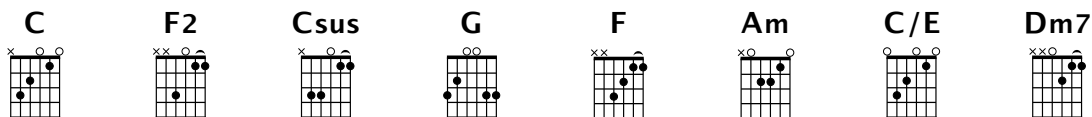

Faithful (1 of 2)

Key of C

♩ = 107

RUSS LEE, DAVID LEONARD, LESLIE JORDAN
and ALLI ROGERS

INTRO

C F2

VERSE 1

C Csus
What is the sun if You don't give light, how do the stars shine
C
What are these days if You don't give life
Csus C F2
How will these bones rise
C
What is the sun if You don't give light
F2
How do the stars shine
C
What are these days if You don't give life
F2
How will these bones rise

CHORUS

C F2
You are faithful, You are faithful
C F2
You are faithful, You are faithful

VERSE 2

C
Who keeps the lonely safe by His side
F2
A shelter from the night
C F2
All I have needed Your hands provide

CHORUS

C F2
You are faithful, You are faithful
C F2
You are faithful, You are faithful
(Repeat)

© 2015 Integrity's Praise! Music, Integrity's Alleluia! Music, Integrity Worship Music/Vertical Vibe Music (all adm worldwide by CapitolCMGPublishing.com, excluding the UK which is adm by Integrity Music, part of the David C Cook family. songs@integritymusic.com) & Alli Rogers Music